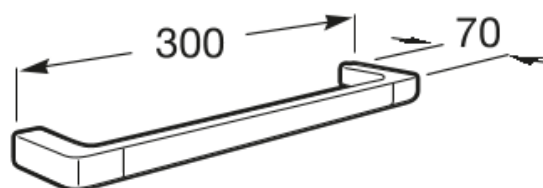

TEMPO

Towel rail

DIMENSIONS

Length 300 mm
Width 70 mm

COLOURS AND FINISHES

01 Chrome

TECHNICAL DRAWINGS

**FEATURES**

Fixing kit: Included

Installation type: Wall-mounted

Material: Metal

Shape: Straight

Suitable for: Basin

Tempo

A complete accessories collection with minimal design. Ideal for urban, elegant and modern bathroom spaces. Finishes are highlighted for having a long durability thanks to its great anti-corrosion properties and resistance. The wall-mounted accessories can be easily fixed with screws. An installation kit is included with the products.